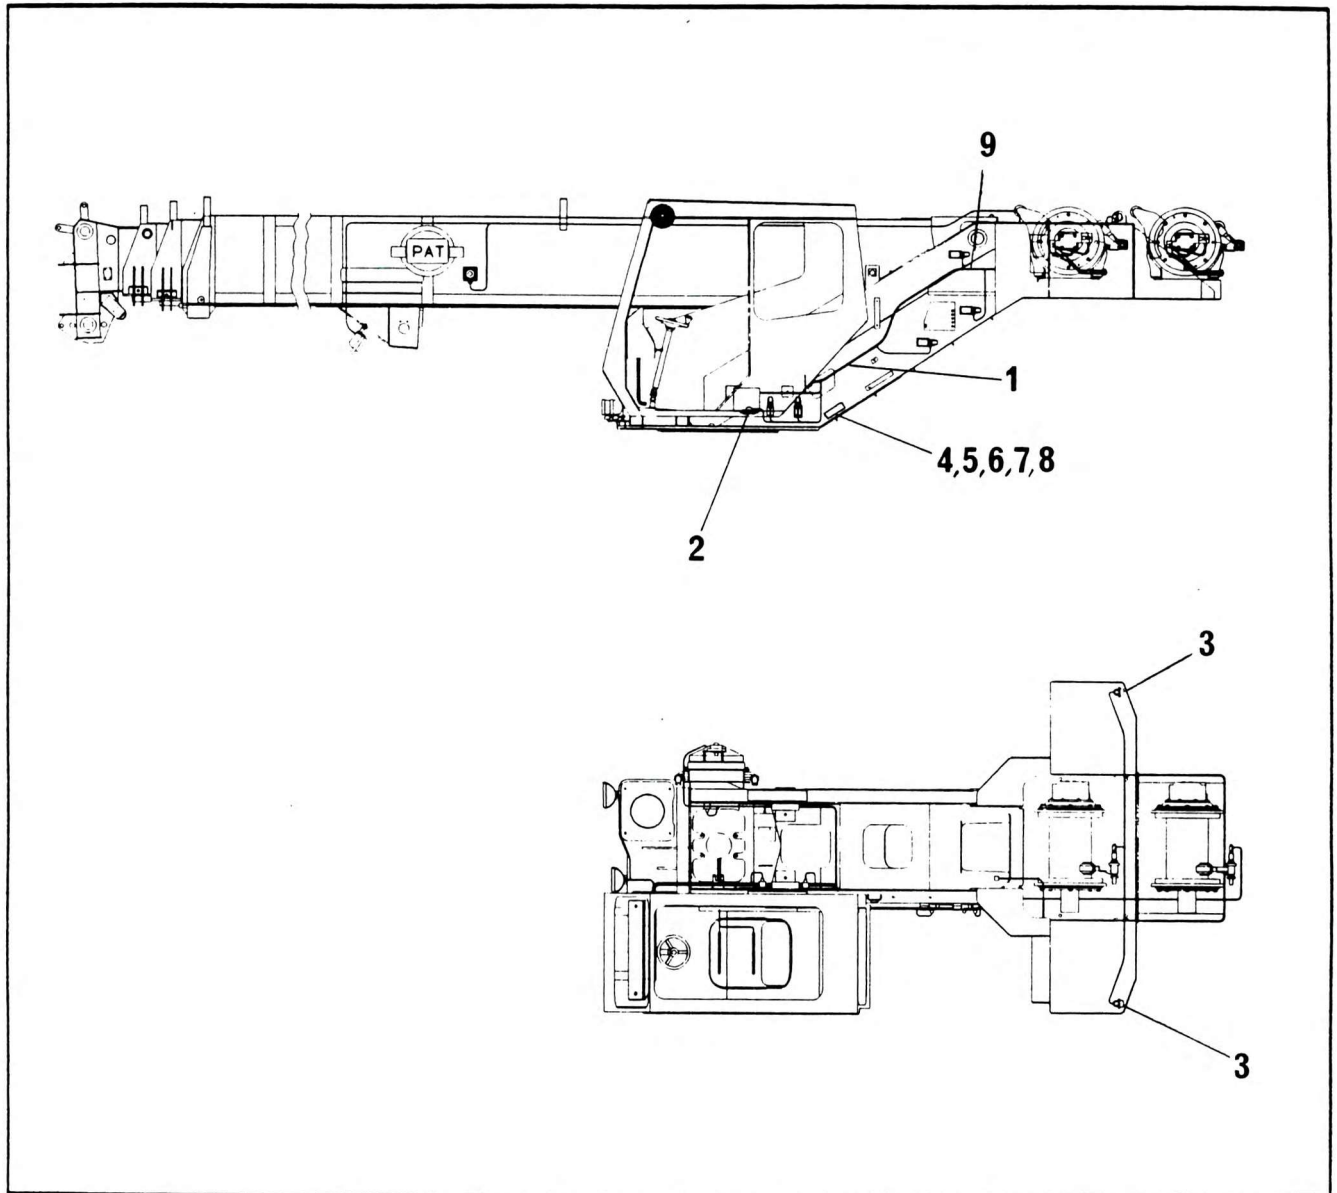

ELECT ASSEMBLY TURNTABLE

NO.	PART NO.	QTY.	DESCRIPTION	NO.	PART NO.	QTY.	DESCRIPTION
1	# 6-512-990251	1	Harness Assembly Super				
2	102682	1	Horn				
3	8737189	2	Lamp Red 24 Volt				
4	# 7-872-000570	1	Limit Switch				
5	7-033-000356	1	Actuator Arm				
6	150527	1	Gland				
7	7097613	4	Screw M5 x 35 Long				
8	7067217	4	Washer Spring M5				
9	7-312-990182	4	Clip Edge Mounting				